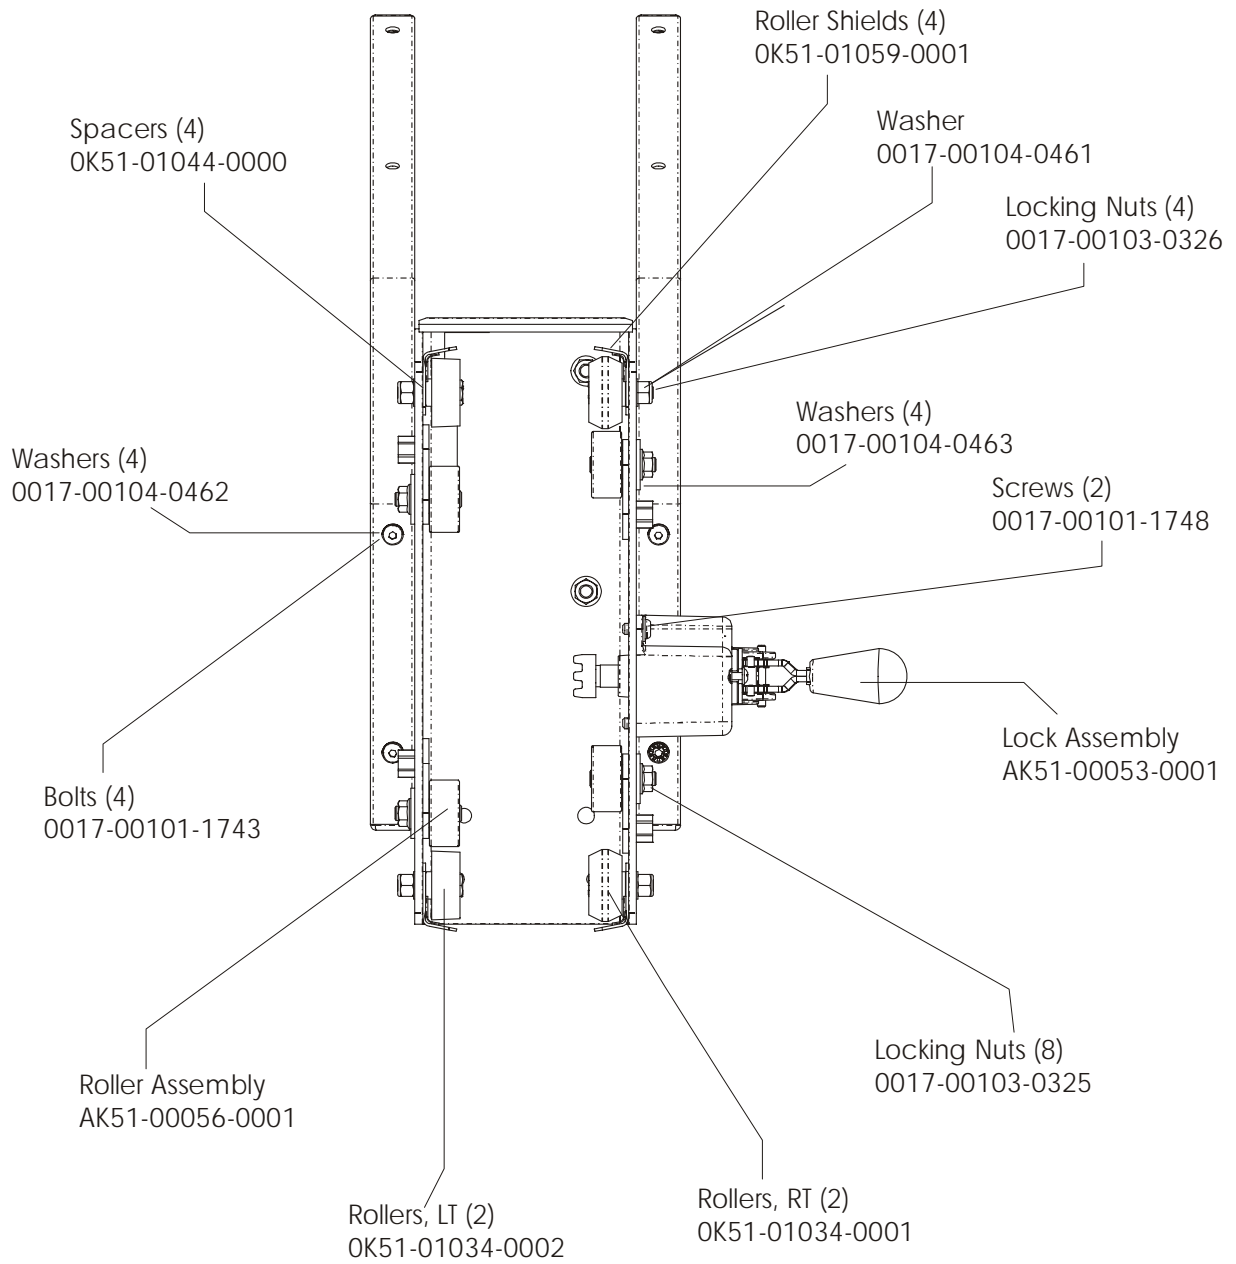

Seat Bottom Assembly 15

Seat Frame Assembly 16

Seat Pads and Accessory Tray 17

Extrusion Assembly..... 18

Seat Locking Assembly 19

Wheel and Leveler 20

Cables 21

Description	Part No.
OPERATION MANUAL	M051-00K39-A167
POWER OPTION KIT 120V	GK39-00002-0002
POWER OPTION KIT 240/50V UK	GK39-00002-0004
POWER OPTION KIT 240V+AUS	GK39-00002-0005
POWER OPTION KIT 230/50V CON	GK39-00002-0006
HARDWARE BAG	GK39-00002-0008
TOUCH UP PAINT: SPRAY CAN .5 OZ BOTTLE W/APPLICATOR .33 OZ PEN	0017-00008-0204 0017-00008-0205 0017-00008-0206
SERVICE MANUAL	M051-00K39-A012

Resistor Assembly
AK39-00020-0001

Power Control Board Assembly
AK39-00022-0001

Alternator w/Pulley Assembly
AK63-00093-0000

Idler Bracket Assembly
AK63-00021-0000

Locking Assembly
AK51-00053-0001